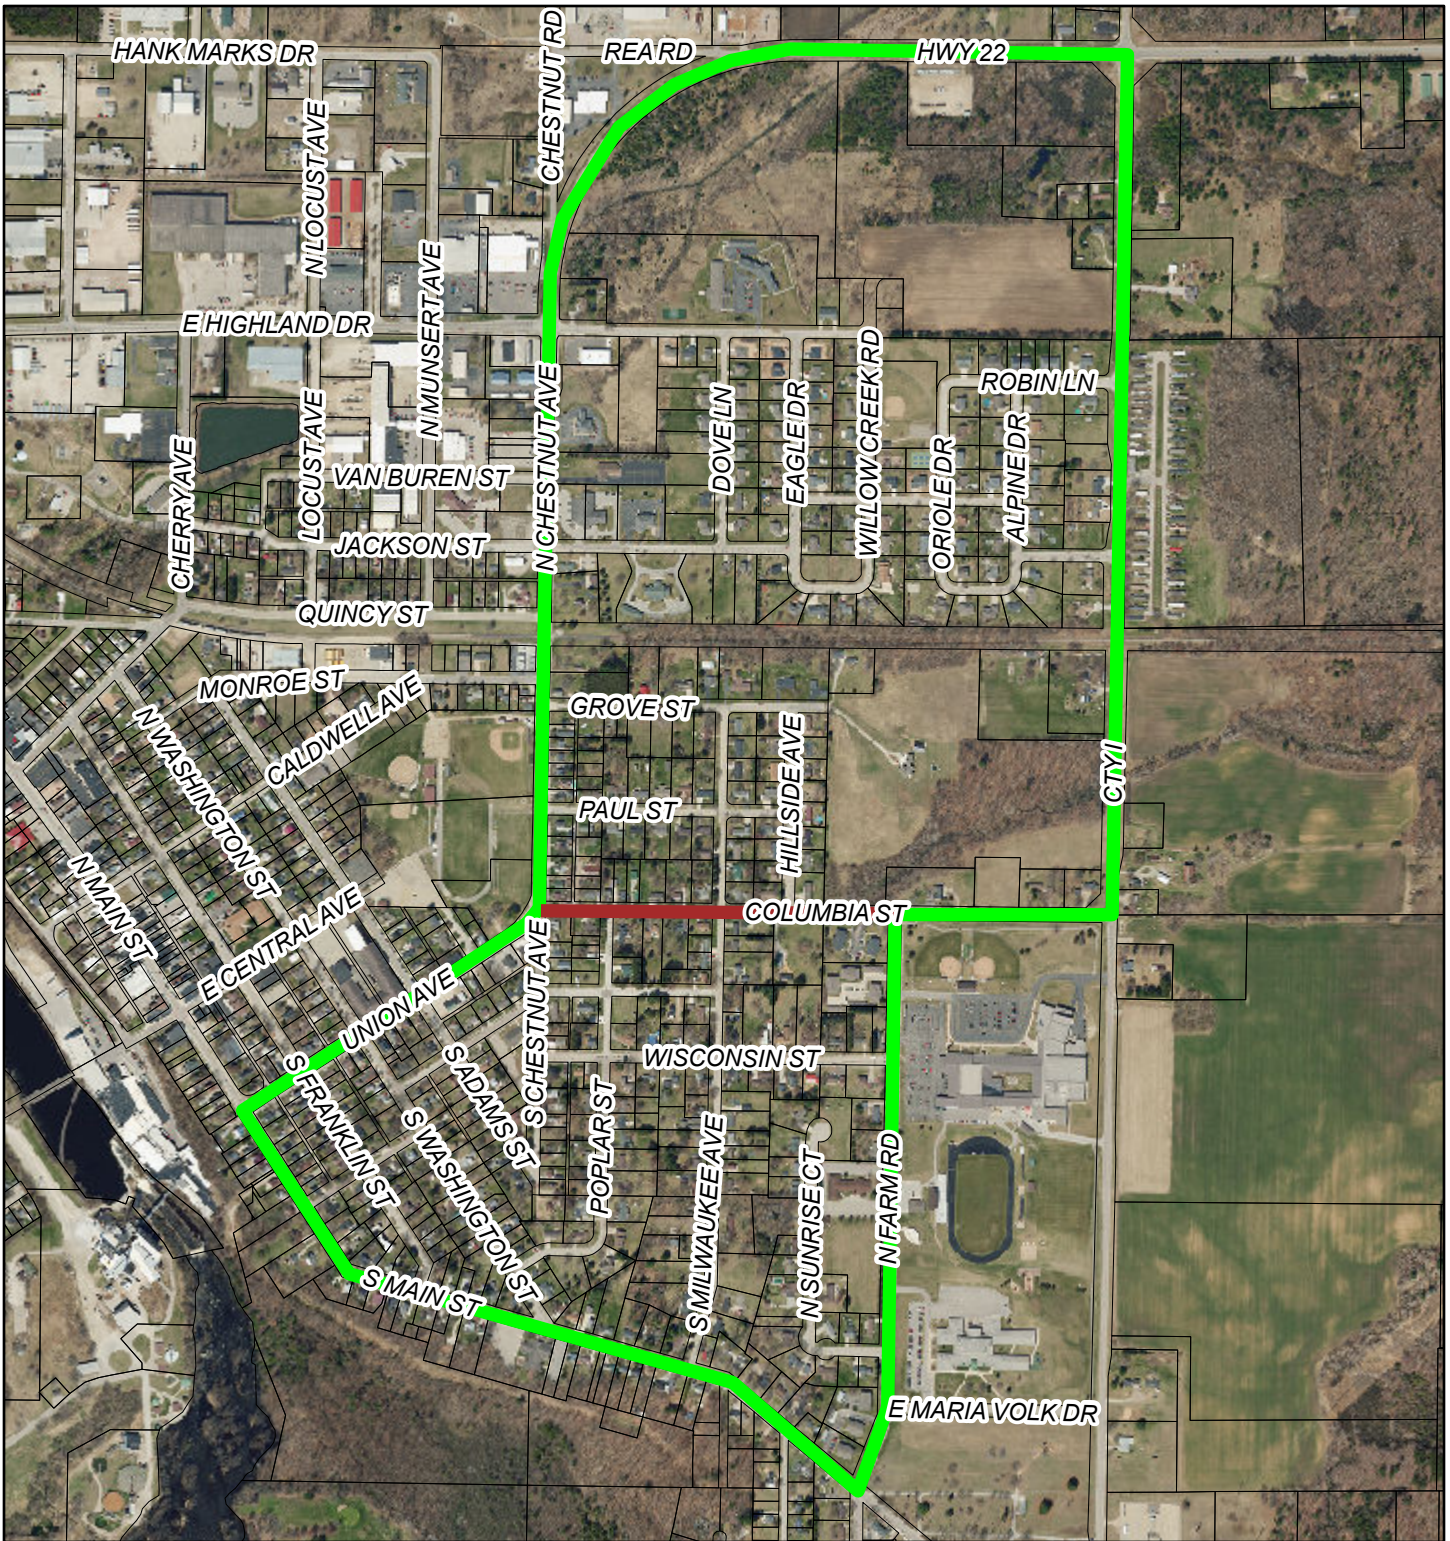

# Columbia Detour Route

1/6/2025, 11:49:45 AM

1:15,000